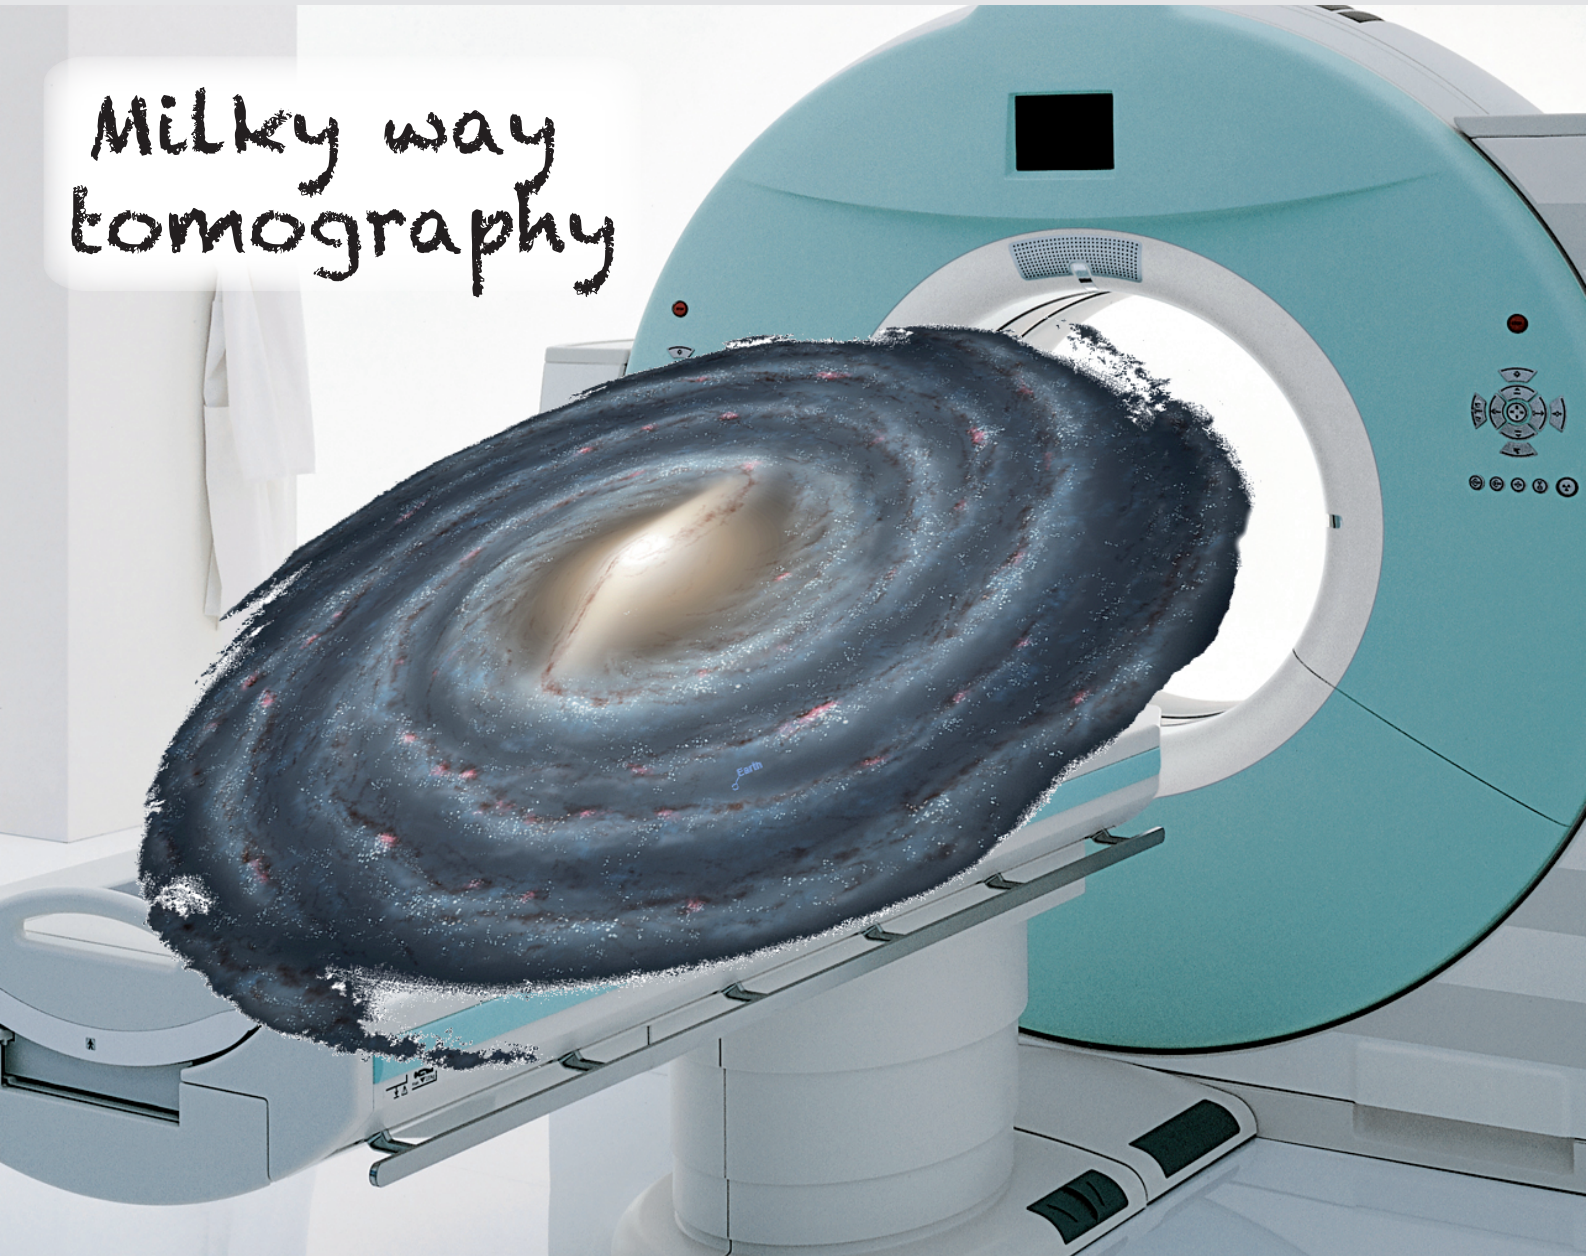

Science Rocks!

presents:

Milky way
tomography

Maksim Greiner

AG Dr. Enßlin, MPI für Astrophysik

Thursday, October **30th**, **17:45**

Room N110 (Altbau Physik), LMU